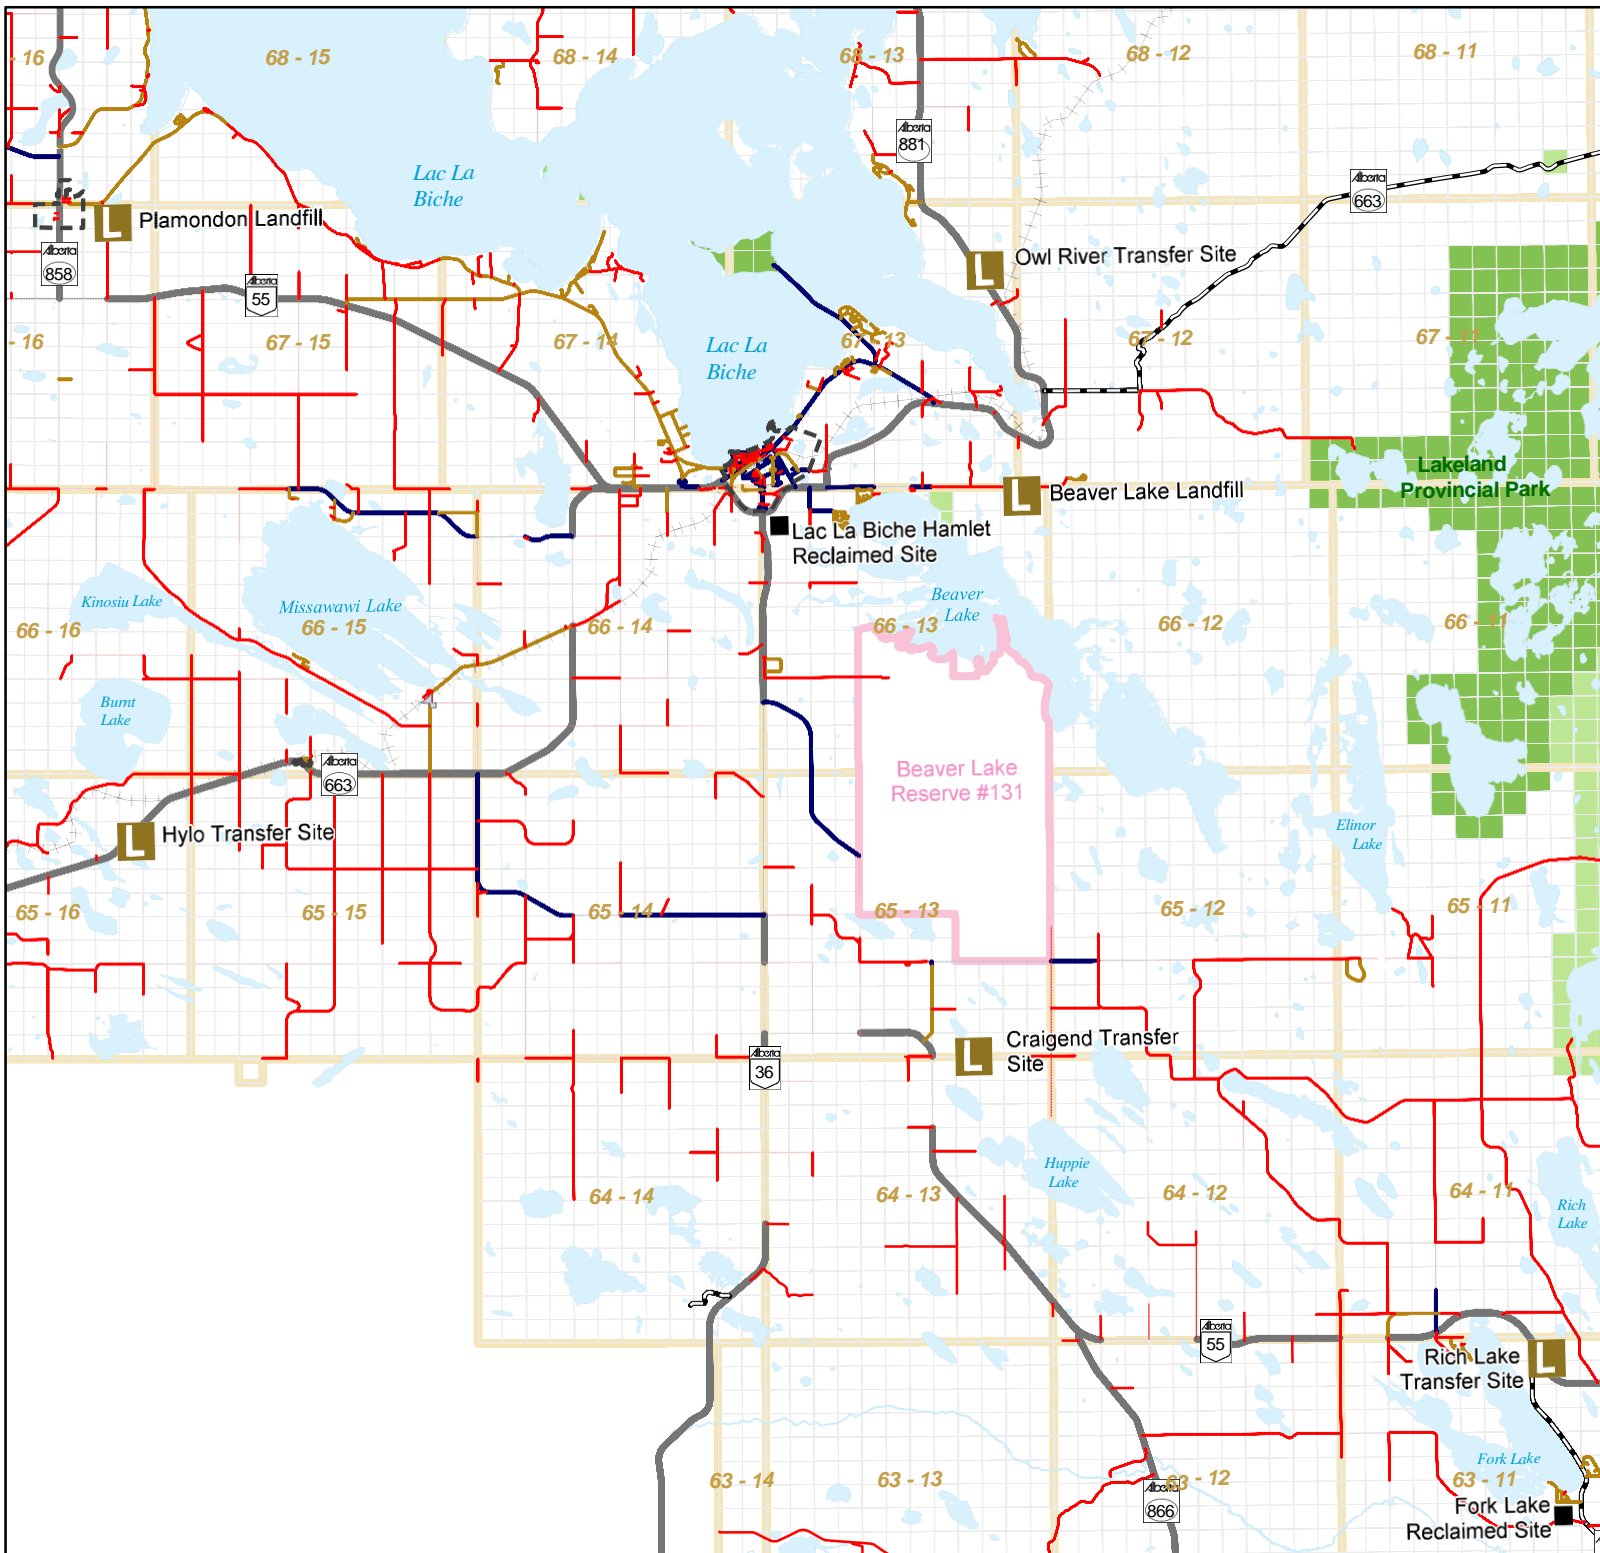

Resource Recovery Facility Locations

Legend

- Landfill Site
- Reclaimed Site
- Highway - Paved
- Highway - Gravel
- Paved Road
- Gravel Road
- Oil
- Railway
- Water Body
- Reserves
- Prov. Park
- Prov. Rec. Area
- Hamlet Boundary
- Land Parcel
- Township

Lac La Biche County makes no representations or warranties regarding the information contained in this document, including, without limitation, whether said information is accurate or complete. Persons using this document do so solely at their own risk, and Lac La Biche County shall have no liability to such persons for any loss or damage whatsoever.

This document shall not be copied or distributed to any person without the express written consent of Lac La Biche County.

© 2013 Lac La Biche County. All Rights Reserved.

Compiled from the Rural Cadastral Digital Base December 5, 2013, 1:20,000 Digital Base. Land Ownership derived from municipal tax data, December 5, 2013. Building/Site/Feature information compiled from municipal assessment data, December 2012.

NOT RESPONSIBLE FOR ERRORS OR OMISSIONS

LAC LA BICHE COUNTY

Box 1679, Range Road 135 S.H. 663
Lac La Biche, Alberta
T0A 2C0
Phone: (780) 623-1747
Fax: (780) 623-2039